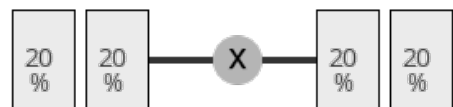

POWERTRAIN

Retarder	✓
Type of retarder	Retarder
Number of gears	12
Euro standard	4
Differential lock	✓
ABS	✓

CHASSIS

Empty weight	7472
Gross Combined Weight	44000
Wheelbase	380 cm
Chassis Height	100
Fifth wheel height	120
Fuel Capacity	480 litres
Aluminium rims	✓

TYRES

Tyre size axle 1	315/80R22.5
Tyre size axle 2	315/80R22.5

AXLES

Number of axles	2
-----------------	---

ADR

ADR	✓
ADR Classes	FL, OX, AT, EXII, EXIII

CABIN

Cabin Type	High roof
------------	-----------