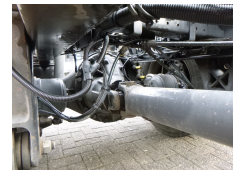

POWERTRAIN

Engine type	DXI
Engine power (hp)	460
Gearbox type	Automatic
Retarder	✓
Type of retarder	Voith
Euro standard	6
Differential lock	✓
ABS	✓

ADDITIONAL INFO

Truck 4x2, Euro 6, AdBlue, Retarder, PTO, Steel suspension front, Air suspension rear, Automatic gearbox, Diff. Lock, Alloy wheel, High roof cabin, 1 bed, Night heater, Airconditioning, Digital tachograph, Shipment dimensions: 600x250x370 cm