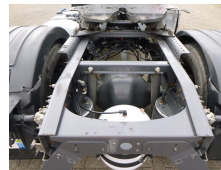

POWERTRAIN

Engine type	DXI
Engine power (hp)	460
Gearbox type	Automatic
Retarder	✓
Type of retarder	Voith
Euro standard	6
Differential lock	✓
ABS	✓

ADDITIONAL INFO

Truck 4x2, Euro 6, AdBlue, Retarder, PTO, Steel suspension front, Air suspension rear, Automatic gearbox, Diff. Lock, Alloy wheel, High roof cabin, 1 bed, Night heater, Airconditioning, Digital tachograph, Shipment dimensions: 600x250x370 cm

CHASSIS

Empty weight	7181 kg
Gross Combined Weight	44000 kg
Gross weight	20500 kg
Wheelbase	370 cm
Chassis height	100 cm
Fifth wheel height	120 cm
Fuel Capacity	430 L
Kingpin diameter	2 inch
Aluminium rims	✓