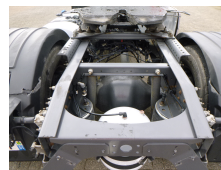

Renault

T 460 4x2 Euro 6 + Retarder & ADR

GENERAL

ID number	R001258
Brand	Renault
Type	T 460 4x2 Euro 6 + Retarder & ADR
Chassis number	VF611A165ED001258
1st Registration Date	25-04-2014
Mileage (Km)	826100
Country of registration	FR
Dimensions	600x250x370 cm

POWERTRAIN

Engine type	DXI
Engine power (hp)	460
Gearbox type	Automatic
Retarder	✓
Type of retarder	Voith
Euro standard	6
Differential lock	✓
ABS	✓

ADDITIONAL INFO

Truck 4x2, Euro 6, AdBlue, Retarder, PTO, Steel suspension front, Air suspension rear, Automatic gearbox, Diff. Lock, Alloy wheel, High roof cabin, 1 bed, Night heater, Airconditioning, Digital tachograph, Shipment dimensions: 600x250x370 cm