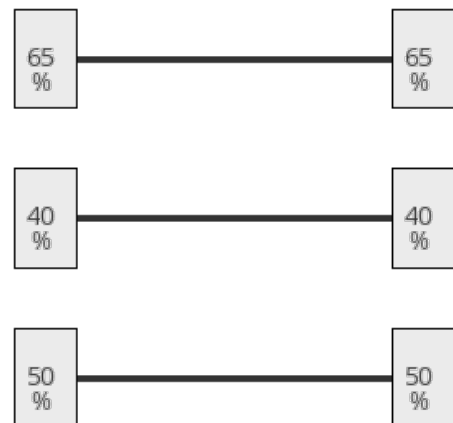

POWERTRAIN

ABS	✓
-----	---

CHASSIS

Disc brake	✓
Empty weight	7600
Gross weight	34000

TYRES

Tyre size axle 1	435/50R19.5
Tyre size axle 2	435/50R19.5
Tyre size axle 3	435/50R19.5

AXLES

Number of axles	3
Brand axles	Ror
Drum brake	✓
Suspension axle 1	Air suspension
Suspension axle 2	Air suspension
Suspension axle 3	Air suspension

ADDITIONAL INFO

Curtain box with curtain roof
1351x247x283, Adjustable roof height,
Omega floor, Back doors, 2 pallet boxes,
ROR axles, Tyres 445/45R19.5, Air
suspension, Drum brakes

SUPERSTRUCTURE

Curtain sides	✓
Sliding roof	✓
Sides for tipping	1
Dimensions superstructure	1351x247x283 (94,4 m3)