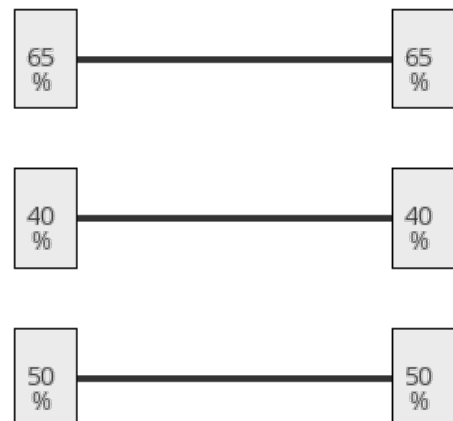

CHASSIS

Disc brake	✓
Empty weight	7600
Gross weight	34000

TYRES

Tyre size axle 1	435/50R19.5
Tyre size axle 2	435/50R19.5
Tyre size axle 3	435/50R19.5

AXLES

Number of axles	3
Brand axles	Ror
Drum brake	✓
Suspension axle 1	Air suspension
Suspension axle 2	Air suspension
Suspension axle 3	Air suspension

Sliding roof

Sides for tipping

1

Dimensions
superstructure

1351x247x283 (94,4 m3)

TANK

Material code

-