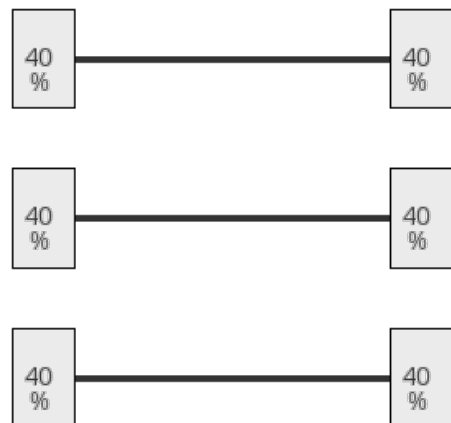

ABS	✓
-----	---

CHASSIS

Disc brake	✓
Empty weight	7130
Fifth wheel height	120

TYRES

Tyre size axle 1	435/50R19.5
Tyre size axle 2	435/50R19.5
Tyre size axle 3	435/50R19.5

AXLES

Number of axles	3
Brand axles	Smb
Suspension axle 1	Air suspension
Suspension axle 2	Air suspension
Suspension axle 3	Air suspension

ADDITIONAL INFO

Curtain box with curtain roof, Adjustable roof height, 1347x248x300, Back doors, ABS, SMB axles, Tyres 435/50R19.5, Disc brakes

SUPERSTRUCTURE

Curtain sides	✓
Sliding roof	✓
Sides for tipping	1
Dimensions superstructure	1347x248x300