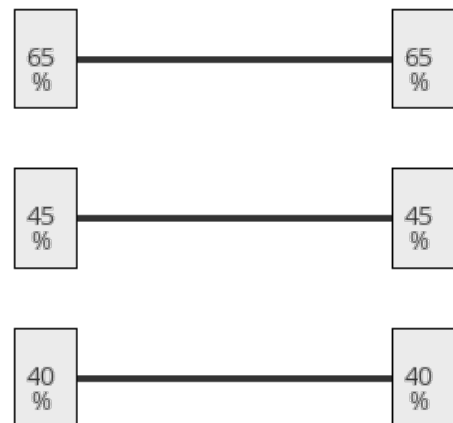

CHASSIS

Disc brake	✓
Empty weight	7600
Gross weight	34000
Fifth wheel height	120

TYRES

Tyre size axle 1	445/45R19.5
Tyre size axle 2	445/45R19.5
Tyre size axle 3	445/45R19.5

AXLES

Number of axles	3
Brand axles	Smb
Suspension axle 1	Air suspension
Suspension axle 2	Air suspension
Suspension axle 3	Air suspension

Sliding roof

Sides for tipping

1

Dimensions
superstructure

1349x248x296 (99 m3)

TANK

Material code

-