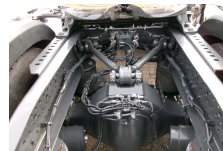

POWERTRAIN

Engine power (hp)	430
Gearbox type	Automatic
Euro standard	6
Differential lock	✓
ABS	✓

CHASSIS

Empty weight	6733 kg
Gross Combined Weight	44000 kg
Gross weight	18000 kg
Wheelbase	370 cm
Chassis height	100 cm
Fifth wheel height	120 cm
Fuel Capacity	300 L
Kingpin diameter	2 inch
Aluminium rims	✓

ADDITIONAL INFO

Truck 4x2, Euro 6, ADR FL / AT, Adblue, Automatic gearbox, Diff. lock, Steel suspension front, Air suspension rear, Tyres 315/70R22.5, Low roof cabin, 1 bed, Night heater, Airconditioning, Digital tachograph, Shipment dimensions 600x255x300 cm.