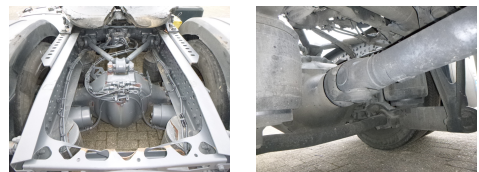

POWERTRAIN

Engine power (hp)	430
Gearbox type	Automatic
Euro standard	6
Differential lock	✓
ABS	✓

CHASSIS

Empty weight	7053 kg
Gross Combined Weight	44000 kg
Gross weight	19000 kg
Chassis height	100 cm
Fifth wheel height	120 cm
Kingpin diameter	2 inch
Aluminium rims	✓

TYRES

Tyre size axle 1	315/70R22.5
Tyre size axle 2	315/70R22.5

ADDITIONAL INFO

Euro 6, AdBlue, Diff. Lock, Automatic gearbox, PTO, Steel suspension front, Air suspension rear, Tyres 315/70R22.5, High roof cabin, 1 bed, Airconditioning, Night heater, Digital tachograph, Shipment dimensions: 595x250x355 cm