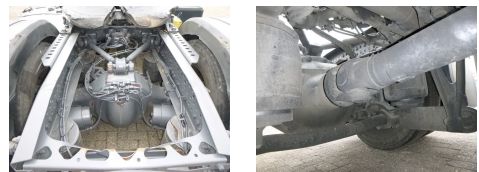

Mercedes

Actros 1843 4x2 Euro 6 + PTO + ADR

GENERAL

ID number	M074292
Brand	Mercedes
Type	Actros 1843 4x2 Euro 6 + PTO + ADR
Chassis number	WDB96340310074292
1st Registration Date	07-07-2016
Mileage (Km)	608600
Country of registration	FR
Dimensions	595x250x355 cm

POWERTRAIN

Engine power (hp)	430
Gearbox type	Automatic
Euro standard	6
Differential lock	✓
ABS	✓

CHASSIS

Empty weight	7053 kg
Gross Combined Weight	44000 kg
Gross weight	19000 kg
Chassis height	100 cm
Fifth wheel height	120 cm
Kingpin diameter	2 inch
Aluminium rims	✓

TYRES

Tyre size axle 1	315/70R22.5
Tyre size axle 2	315/70R22.5

ADDITIONAL INFO

Euro 6, AdBlue, Diff. Lock, Automatic gearbox, PTO, Steel suspension front, Air suspension rear, Tyres 315/70R22.5, High roof cabin, 1 bed, Airconditioning, Night heater, Digital tachograph, Shipment dimensions: 595x250x355 cm