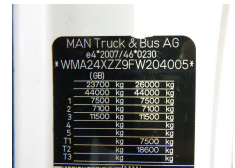

M.A.N.

TGX 26.480 6x2 Euro 6 RHD

GENERAL

ID number	EM204005
Price (excl. VAT)	€ 13.000
Brand	M.A.N.
Type	TGX 26.480 6x2 Euro 6 RHD
Chassis number	WMA24XZZ9FW204005
1st Registration Date	01-11-2014
Mileage (Km)	913900
Country of registration	UK
Dimensions	630x250x408 cm

POWERTRAIN

Gearbox type	Automatic
Euro standard	6
ABS	✓

CHASSIS

Gross Combined Weight	44000 kg
Gross weight	23700 kg
Wheelbase	265 cm (1-2) 140 cm (2-3)
Chassis height	110 cm
Fifth wheel height	120 cm
Fuel Capacity	750 cm
Kingpin diameter	2 inch

TYRES

Tyre size axle 1	315/70R22.5
Tyre size axle 2	315/70R22.5
Tyre size axle 3	315/70R22.5

ADDITIONAL INFO

RIGHT-HAND DRIVE // NON-EU VEHICLE, REQUIRES CUSTOMS CLEARANCE // 6x2 Truck, Euro 6, AdBlue, Automatic gearbox, Steel suspension front, Air suspension rear, High roof cabin, 2 beds, Air-conditioning, Refridgerator, Night heater, RHD, Digital tachograph, Shipment dimensions 595x255x400 cm.