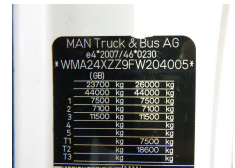

M.A.N.

TGX 26.480 6x2 Euro 6 RHD

GENERAL

ID number	EM204005
Brand	M.A.N.
Type	TGX 26.480 6x2 Euro 6 RHD
Chassis number	WMA24XZZ9FW204005
1st Registration Date	01-11-2014
Mileage (Km)	913900
Country of registration	UK
Dimensions	630x250x408 cm

POWERTRAIN

Gearbox type	Automatic
Euro standard	6
ABS	✔

CHASSIS

Gross Combined Weight	44000 kg
Gross weight	23700 kg
Wheelbase	265 cm (1-2) 140 cm (2-3)
Chassis height	110 cm
Fifth wheel height	120 cm
Fuel Capacity	750 cm
Kingpin diameter	2 inch

TYRES

Tyre size axle 1	315/70R22.5
Tyre size axle 2	315/70R22.5
Tyre size axle 3	315/70R22.5

ADDITIONAL INFO

RIGHT-HAND DRIVE // NON-EU VEHICLE, REQUIRES CUSTOMS CLEARANCE // 6x2 Truck, Euro 6, AdBlue, Automatic gearbox, Steel suspension front, Air suspension rear, High roof cabin, 2 beds, Air-conditioning, Refridgerator, Night heater, RHD, Digital tachograph, Shipment dimensions 595x255x400 cm.