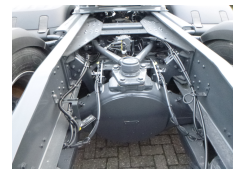

POWERTRAIN

Engine power (hp)	530
Gearbox type	Automatic
Euro standard	6
Differential lock	✓
ABS	✓

CHASSIS

Empty weight	9267 kg
Gross Combined Weight	50000 kg
Gross weight	28000 kg
Wheelbase	370 cm (1-2), 140 cm (2-3)
Chassis height	100 cm
Fifth wheel height	120 cm
Aluminium rims	✓