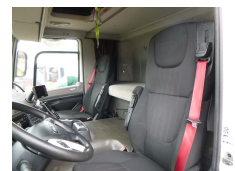

D.A.F.

CF 450 4x2 Euro 6 ADR 16/01/2024

GENERAL

ID number	D213775
Brand	D.A.F.
Type	CF 450 4x2 Euro 6 ADR 16/01/2024
Chassis number	XLRTM4100G213775
1st Registration Date	27-07-2018
Mileage (Km)	1008000
Country of registration	LUX
Dimensions	630x250x290 cm

POWERTRAIN

Engine power (hp)	450
Gearbox type	Automatic
Euro standard	6
Differential lock	✓
ABS	✓

CHASSIS

Empty weight	6979 kg
Gross Combined Weight	44000 kg
Gross weight	19000 kg
Wheelbase	385 cm
Chassis height	100 cm
Fifth wheel height	120 cm
Fuel Capacity	430 L
Kingpin diameter	2 inch
Aluminium rims	✓

ADDITIONAL INFO

Truck 4x2, Euro 6, AdBlue, Diff. lock, Automatic gearbox, PTO, Steel suspension front, Air suspension rear, Tyres 315/70R22.5, Alloy wheels, Low roof cabin, 1 bed, Night heater, Airconditioning, Digital tachograph, Shipment dimensions 630x250x290 cm.