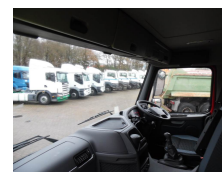

Volvo

FMX 330 4x2 NEW (right-hand drive)

GENERAL

ID number	V720710
Price (excl. VAT)	€ 41.000
Brand	Volvo
Type	FMX 330 4x2 NEW (right-hand drive)
Chassis number	YV2JM10AXCA720710
Mileage (Km)	999
New / Unused	✓
Dimensions	800x250x305

POWERTRAIN

Gearbox type	Manual
Type of retarder	Engine brake
Number of gears	8
Euro standard	3

CHASSIS

Wheelbase	430
Chassis height	110
Fuel Capacity	330

TYRES

Tyre size axle 1	12.00R20
Tyre size axle 2	12.00R20

AXLES

Number of axles	2
Number of driven axles	1
Configuration	4x2
Suspension axle 1	Steel suspension
Suspension axle 2	Steel suspension
Steering axle Axle 1	✓

CABIN

Cabin Type	Day cabin
------------	-----------

ADDITIONAL INFO

Diff. lock, Mixer PTO, Traction control, Volvo Engine brake, Volvo manual gearbox (8-speed), Full steel suspension, Tyres 12.00R20, Hub reduction, Day cabin, Air conditioning, No tachograph // Shipment dimensions 800x250x305 cm.