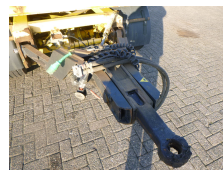

Nootboom

4-axle lowbed drawbar trailer ASD-40-22

GENERAL

ID number	A000721
Brand	Nootboom
Type	4-axle lowbed drawbar trailer ASD-40-22
Chassis number	XMRASD00050000721
1st Registration Date	21-12-2005
Country of registration	NL
Dimensions	1070x255x100 cm

POWERTRAIN

ABS	✓
-----	---

CHASSIS

Empty weight	8600 kg
Gross weight	36000 kg (40000 kg special transport)
Drawbar coupling	✓
Kingpin height	90 cm
Kingpin diameter	50 mm

TYRES

Tyre size axle 1	235/75R17.5
Tyre size axle 2	235/75R17.5
Tyre size axle 3	235/75R17.5
Tyre size axle 4	235/75R17.5

ADDITIONAL INFO

4-axle lowbed drawbar trailer, Platform dimensions: 880x255 cm, Loading height 100 cm, Manual ramps, Max extra width per side 20 cm, Full steel suspension, ABS, Double tyres 235/75R17.5, Saf axles, Drum brakes, Shipment dimensions: 1070x255x100 cm.