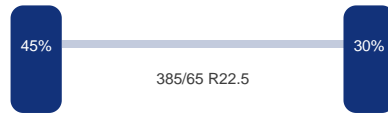

Positie: Middel
Merk: Jost
Vering: Lucht
Bandenmaat: 385/65 R22.5

As 3

Positie: Achter
Merk: Jost
Vering: Lucht
Remmen: Remschrijven
Bandenmaat: 385/65 R22.5

Omschrijving

Aluminium vacuum tank, Capacity 30000 liters, 1 compartment, Year of construction 2007, Test pressure 1.5 bar, Max working pressure 1.0 bar and -1.0 bar vacuum, Jurop LC 420 HDR vacuum pump, 1300 rpm // Air suspension, 1st axle lift axle, Alloy wheels, Disc brakes, Jost axles, ABS, Shipment dimensions 1130x250x360 cm