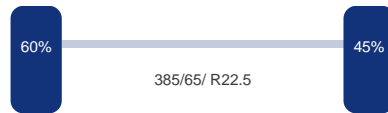

Asconfiguratie

Assen

Aantal assen:	3
Configuratie:	3 Assen

DINGEMANSE

TRUCKS & TRAILERS

As 1

Positie: Voor
Merk: Ror
Vering: Lucht
Remmen: Remtrommel
Bandenmaat: 385/65 R22.5

As 2

Positie: Middel
Merk: Ror
Vering: Lucht
Remmen: Remtrommel
Bandenmaat: 385/65 R22.5

As 3

Positie: Achter
Merk: Ror
Vering: Lucht
Remmen: Remtrommel
Bandenmaat: 385/65/ R22.5

Omschrijving

Insulated stainless steel (inox) food tank, Capacity 30000 liters, 1 compartment, Test pressure 0.35 bar, Year of construction 2009, Air suspension, Ror axles, Drum brakes, ABS, Alloy wheels, Shipment dimensions 1050x250x360 cm