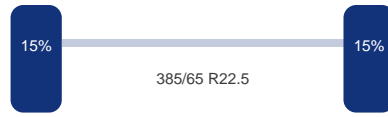

DINGEMANSE

TRUCKS & TRAILERS

Merk: Bpwecoplus
Vering: Lucht
Remmen: Remschrijven
Bandenmaat: 385/65 R22.5

As 2

Merk: Bpwecoplus
Vering: Lucht
Remmen: Remschrijven
Bandenmaat: 385/65 R22.5

As 3

Merk: Bpwecoplus
Vering: Lucht
Remmen: Remschrijven
Bandenmaat: 385/65 R22.5

Omschrijving

Aluminium tipper trailer, Capacity ~ 59 m³, Loading capacity 1125x250x210 cm, Loading height 130 cm, Tarpaulin, ABS, Alloy wheels, BPW Eco Plus axles, Disc brakes, Air suspension, 385/65R22.5 tires, Shipment dimensions 1170x250x365 cm