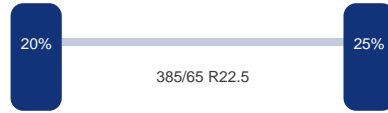

As 3

Merk: Bpwecoplus
Vering: Lucht
Remmen: Remschrijven
Bandenmaat: 385/65 R22.5

Omschrijving

Aluminium tipper trailer, Capacity ~ 59 m³, Loading capacity 1125x250x210 cm, Loading height 130 cm, Tarpaulin, ABS, Alloy wheels, BPW Eco Plus axles, Disc brakes, Air suspension, 385/65R22.5 tires, Shipment dimensions 1170x250x365 cm