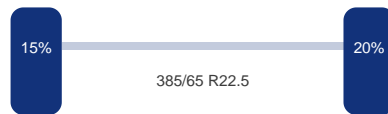

As 3

Merk: Bpwecoplus
Vering: Lucht
Remmen: Remschrijven
Bandenmaat: 385/65 R22.5

Omschrijving

Aluminium tipper trailer, Capacity ~ 59 m³, Loading capacity 1125x250x210 cm, Loading height 130 cm, Tarpaulin, ABS, Alloy wheels, BPW Eco Plus axles, Disc brakes, Air suspension, 385/65R22.5 tires, Shipment dimensions 1170x250x365 cm