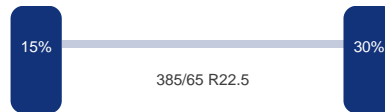

As 3

Merk: Bpwecoplus
Vering: Lucht
Remmen: Remtrommel
Bandenmaat: 385/65 R22.5

Omschrijving

Insulated stainless steel (inox) Food tank, Capacity 25.000 liters, 1 Compartment, Hydraulic discharge pump, ABS, Drum brakes, BPW eco Plus axles, Air suspension, Alloy wheels, Shipment dimensions 1100x250x330 cm