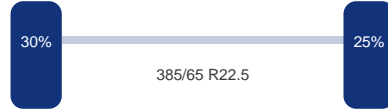

Merk: Bpwecoplus
Vering: Lucht
Remmen: Remtrommel
Bandenmaat: 385/65 R22.5

As 3

Merk: Bpwecoplus
Vering: Lucht
Remmen: Remtrommel
Bandenmaat: 385/65 R22.5

Omschrijving

Insulated stainless steel (inox) Food tank, Capacity 25.000 liters, 1 Compartment, Hydraulic discharge pump, ABS, Drum brakes, BPW eco Plus axles, Air suspension, Alloy wheels, Shipment dimensions 1100x250x330 cm