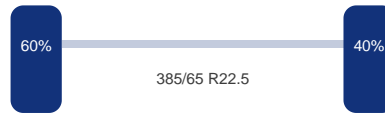

DINGEMANSE

TRUCKS & TRAILERS

As 1

Merk: Bpwecoplus
Vering: Lucht
Remmen: Remtrommel
Bandenmaat: 385/65 R22.5

As 2

Merk: Bpwecoplus
Vering: Lucht
Remmen: Remtrommel
Bandenmaat: 385/65 R22.5

As 3

Merk: Bpwecoplus
Vering: Lucht
Remmen: Remtrommel
Bandenmaat: 385/65 R22.5

Omschrijving

Insulated stainless steel (inox) Food tank, Capacity 25.000 liters, 1 Compartment, Hydraulic discharge pump, ABS, Drum brakes, BPW eco Plus axles, Air suspension, Alloy wheels, Shipment dimensions 1100x250x330 cm