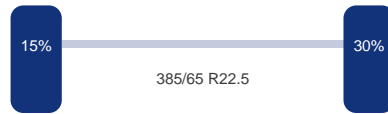

Merk: Bpwecoplus
Vering: Lucht
Remmen: Remtrommel
Bandenmaat: 385/65 R22.5

As 3

Merk: Bpwecoplus
Vering: Lucht
Remmen: Remtrommel
Bandenmaat: 385/65 R22.5

Omschrijving

Insulated stainless steel (inox) Food tank, Capacity 25.000 liters, 1 Compartment, Hydraulic discharge pump, ABS, Drum brakes, BPW eco Plus axles, Air suspension, Alloy wheels, Shipment dimensions 1100x250x330 cm