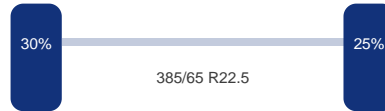

Merk: Bpwecoplus
Vering: Lucht
Remmen: Remtrommel
Bandenmaat: 385/65 R22.5

As 3

Merk: Bpwecoplus
Vering: Lucht
Remmen: Remtrommel
Bandenmaat: 385/65 R22.5

Omschrijving

Insulated stainless steel (inox) Food tank, Capacity 25.000 liters, 1 Compartment, Hydraulic discharge pump, ABS, Drum brakes, BPW eco Plus axles, Air suspension, Alloy wheels, Shipment dimensions 1100x250x330 cm