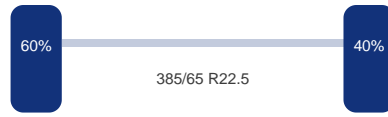

DINGEMANSE

TRUCKS & TRAILERS

Merk: Bpwecoplus
Vering: Lucht
Remmen: Remtrommel
Bandenmaat: 385/65 R22.5

As 2

Merk: Bpwecoplus
Vering: Lucht
Remmen: Remtrommel
Bandenmaat: 385/65 R22.5

As 3

Merk: Bpwecoplus
Vering: Lucht
Remmen: Remtrommel
Bandenmaat: 385/65 R22.5

Omschrijving

Insulated stainless steel (inox) Food tank, Capacity 25.000 liters, 1 Compartment, Hydraulic discharge pump, ABS, Drum brakes, BPW eco Plus axles, Air suspension, Alloy wheels, Shipment dimensions 1100x250x330 cm