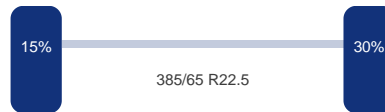

Merk: Bpwecoplus
Vering: Lucht
Remmen: Remtrommel
Bandenmaat: 385/65 R22.5

As 3

Merk: Bpwecoplus
Vering: Lucht
Remmen: Remtrommel
Bandenmaat: 385/65 R22.5

Omschrijving

Insulated stainless steel (inox) Food tank, Capacity 25.000 liters, 1 Compartment, Hydraulic discharge pump, ABS, Drum brakes, BPW eco Plus axles, Air suspension, Alloy wheels, Shipment dimensions 1100x250x330 cm