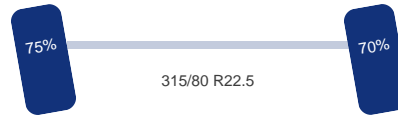

As 3

Stuuras: Ja
Vering: Lucht
Bandenmaat: 315/80 R22.5

Omschrijving

RIGHT-HAND-DRIVE // Heil PLK 19 1M garbage compactor, Terberg dual bin lift, Type TCA DEL3, Year of construction 2015 // Truck 6x2, Euro 6, Adblue, Diff lock, Allison automatic gearbox, Full air suspension, Steering rear axle, Tyres 315/80R22.5, Day cabin, Airconditioning, RIGHT-HAND-DRIVE, Digital tachograph, Shipment dimensions 1000x250x320 cm