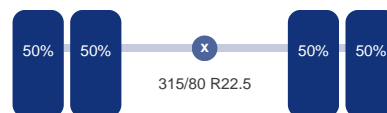

As 4

Aangedreven: Ja
Dubbellucht: Ja
Bandenmaat: 315/80 R22.5

Omschrijving

Euro 6, AdBlue, 8x4, Diff. lock, Automatic gearbox, Engine brake, 540 hp, Max. total train weight 150,000 kg, Standard train weight 44000 kg, Steel suspension front, Air suspension rear, Kingpin size 3.5 inch, 2nd axle lift and steering axle, High roof cabin, Airconditioning, Night heater, 1 Bed, Coolbox, Digital tachograph, Shipment dimensions 750x255x375 cm