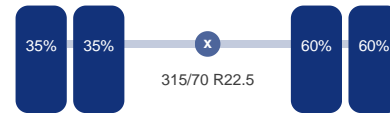

Aangedreven: Ja
Vering: Lucht
Dubbellucht: Ja
Bandenmaat: 315/70 R22.5

Omschrijving

5 UNITS AVAILABLE // RIGHT-HAND DRIVE // 6x2 truck, Adblue, Euro 6, Automatic gearbox, Diff lock, Steel suspension front, Air suspension rear, Second axle lift axle, High roof cabin, 1 bed, Air-conditioning, Refridgerator, Night heater, RHD, Digital tachograph, Shipment dimensions 650x250x405 cm