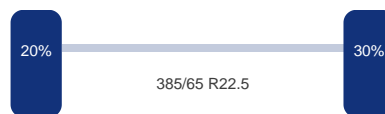

Merk: Mercedes
Vering: Lucht
Remmen: Remschrijven
Bandenmaat: 385/65 R22.5

Omschrijving

Aluminium tipper, Steel chassis, Capacity approx. 55 m³, Box dimensions 1070x245x210 cm, Floor height 140 cm, Electronic scale, ABS, Air suspension, Mercedes axles, Disc brakes, Shipment dimensions 1210x255x350 cm.