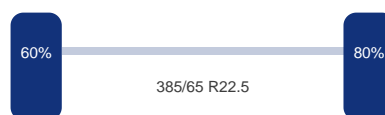

As 2

Merk: Mercedes
Vering: Lucht
Remmen: Remschrijven
Bandenmaat: 385/65 R22.5