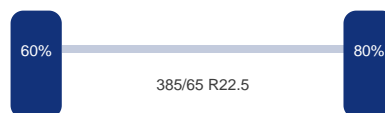

As 2

Merk: Mercedes
Vering: Lucht
Remmen: Remschrijven
Bandenmaat: 385/65 R22.5