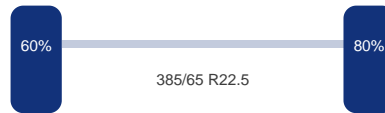

As 2

Merk: Mercedes
Vering: Lucht
Remmen: Remschrijven
Bandenmaat: 385/65 R22.5