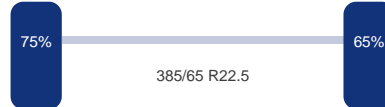

As 2

Merk: Mercedes
Vering: Lucht
Remmen: Remtrommel
Bandenmaat: 385/65 R22.5