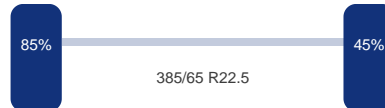

As 3

Merk: Mercedes
Vering: Lucht
Remmen: Remtrommel
Bandenmaat: 385/65 R22.5

Omschrijving

Aluminium fuel tank, Capacity 42800 liters, 6 Compartments (7600,7600,7000,7600,6000,7000), Hydraulic discharge pump, Optical overload sensor, Vapour recovery, Max working pressure 0.12 bar, Test pressure 0.39 bar, ABS, Mercedes axles, Air suspension, Disc brakes, Shipment dimensions 1274x255x340cm