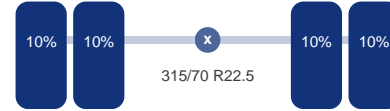

DINGEMANSE

TRUCKS & TRAILERS

As 1

Stuuras: Ja
Vering: Bladveer
Bandenmaat: 315/70 R22.5

As 2

Aangedreven: Ja
Vering: Lucht
Dubbellucht: Ja
Bandenmaat: 315/70 R22.5

Omschrijving

Truck 4x2, Euro 6, Adblue, Automatic gearbox, Diff. lock, Steel suspension front, Air suspension rear, Tyres 315/70R22.5, Low roof cabin, 1 bed, Night heater, Airconditioning, Digital tachograph, Shipment dimensions 600x255x300 cm.