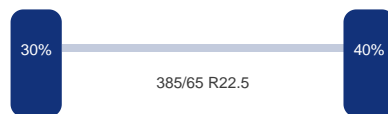

As 3

Merk: Mercedes
Vering: Lucht
Remmen: Remschrijven
Bandenmaat: 385/65 R22.5

Omschrijving

Food tank, Insulated stainless steel (inox), Capacity 30000 litres, 1 Compartment, Sprinkler cleaning system, ABS, Air suspension, Mercedes axles, Disc brakes, Shipment dimensions 1120x250x365 cm