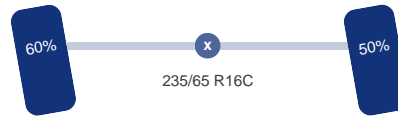

DINGEMANSE

TRUCKS & TRAILERS

Assen

Configuratie: 4x2
Aantal aangedreven assen: 1

As 1

Stuuras: Ja
Aangedreven: Ja
Vering: Bladveer
Bandenmaat: 235/65 R16C

As 2

Vering: Bladveer
Bandenmaat: 235/65 R16C

Omschrijving

NO REGISTRATION DOCUMENTS // NON-EU VEHICLE, REQUIRES CUSTOMS CLEARANCE // Van 4x2, Euro 6, Adbue, Full steel suspension, ABS, Manual gearbox with 6 gears, Tyres 235/65R16C, Gross weight 3500 kg, Box dimensions 485x225x230 cm, Floor height 100 cm, Low roof cabin, 1 bed, Airconditioning, Shipment dimensions 775x230x330 cm.