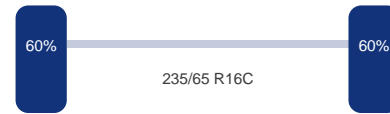

Vering: Bladveer
Bandenmaat: 235/65 R16C

Omschrijving

NO REGISTRATION DOCUMENTS // NON-EU VEHICLE, REQUIRES CUSTOMS CLEARANCE // Van 4x2, Euro 6, Adbue, Full steel suspension, ABS, Manual gearbox with 6 gears, Tyres 235/65R16C, Gross weight 3500 kg, Box dimensions 485x225x230 cm, Floor height 100 cm, Low roof cabin, 1 bed, Airconditioning, Shipment dimensions 775x230x330 cm.