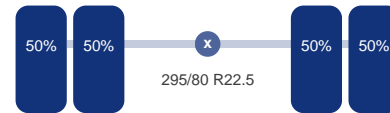

Aangedreven: Ja
Vering: Lucht
Dubbellucht: Ja
Bandenmaat: 295/80 R22.5

Omschrijving

NON-EU VEHICLE, REQUIRES CUSTOMS CLEARANCE // RIGHT-HAND DRIVE // Euro 6, AdBlue, Diff. lock, 6x2, Automatic gearbox, Steel suspension front / Air suspension rear, High roof cabin, Air conditioning, Night heater, Shipment dimensions 620x250x400 cm