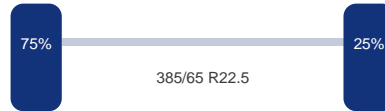

As 2

Merk: Ror
Vering: Lucht
Remmen: Remtrommel
Bandenmaat: 385/65 R22.5