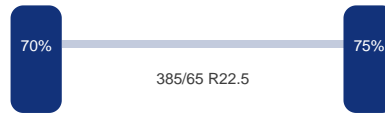

DINGEMANSE

TRUCKS & TRAILERS

As 2

Merk: Mercedes
Vering: Lucht
Remmen: Remschrijven
Bandenmaat: 385/65 R22.5

As 3

Merk: Mercedes
Vering: Lucht
Remmen: Remschrijven
Bandenmaat: 385/65 R22.5

Omschrijving

NON DUTY FREE VEHICLE, REQUIRES EU CUSTOMS CLEARANCE // Food tank, Insulated stainless steel (inox), Capacity 30000 litres, 1 Compartment, Sprinkler cleaning system, ABS, Air suspension, Mercedes axles, Disc brakes, Shipment dimensions 1120x250x365 cm