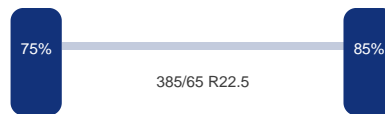

Asconfiguratie

Assen

Aantal assen: 3

As 1

Merk: Bpwecoplus
Vering: Lucht
Remmen: Remtrommel
Bandenmaat: 385/65 R22.5

As 2

Merk: Bpwecoplus
Vering: Lucht
Remmen: Remtrommel
Bandenmaat: 385/65 R22.5

As 3