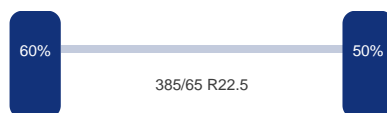

As 1

Merk: Bpwecoplus
Vering: Lucht
Remmen: Remtrommel
Bandenmaat: 385/65 R22.5