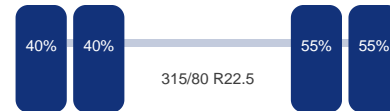

Vering: Lucht
Dubbellucht: Ja
Bandenmaat: 315/80 R22.5

Omschrijving

Hyva container hook of 20 tons (200 kilonewtons), Truck 6x2, Euro 6, AdBlue, Manual gearbox with 6 gears, Intarder, Diff. lock, Steel suspension front, Air suspension rear, Tyre size 315/80R22.5, MG hitch, High roof cabin, Airconditioning, 2 beds, Night heater, Digital tachograph, Shipment dimensions: 910x250x370 cm