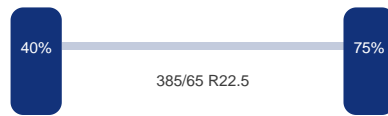

As 3

Merk: Saf
Vering: Lucht
Remmen: Remtrommel
Bandenmaat: 385/65 R22.5

Omschrijving

Food tank (inox) 29605 liters, Insulated stainless steel (inox), 1 Compartment, Internal cleaning system (sprinklers), Test pressure 3.0 bar, Max working pressure 2.0 bar, Air suspension, SAF axles,, Drum brakes, Shipment dimensions 1140x250x330 cm