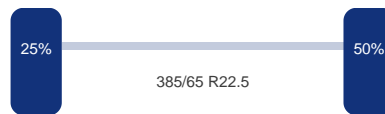

As 3

Merk: Ror
Vering: Lucht
Remmen: Remtrommel
Bandenmaat: 385/65 R22.5

Omschrijving

Food tank (inox) 25000 liters, Insulated stainless steel (inox), 1 Compartment, Internal cleaning system (sprinklers), Test pressure 3.0 bar, Max working pressure 2.0 bar, ABS, Air suspension, Ror axles,, Drum brakes, Shipment dimensions 1110x250x330 cm