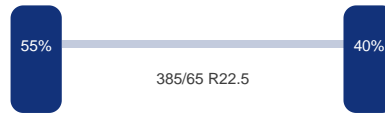

Asconfiguratie

Assen

Aantal assen:	3
---------------	---

DINGEMANSE

TRUCKS & TRAILERS

As 1

Merk: Ror
Vering: Lucht
Remmen: Remtrommel
Bandenmaat: 385/65 R22.5

As 2