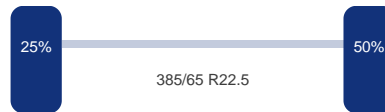

As 3

Merk: Ror
Vering: Lucht
Remmen: Remtrommel
Bandenmaat: 385/65 R22.5

Omschrijving

Food tank (inox) 25000 liters, Insulated stainless steel (inox), 1 Compartment, Internal cleaning system (sprinklers), Test pressure 3.0 bar, Max working pressure 2.0 bar, ABS, Air suspension, Ror axles,, Drum brakes, Shipment dimensions 1110x250x330 cm