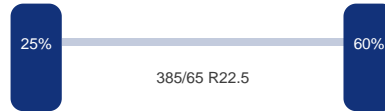

As 2

Merk: Ror
Vering: Lucht
Remmen: Remtrommel
Bandenmaat: 385/65 R22.5