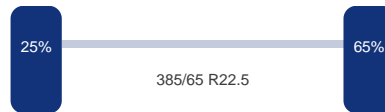

Asconfiguratie

Assen

Aantal assen:	3
---------------	---

As 1

Merk: Ror
Vering: Lucht
Remmen: Remtrommel
Bandenmaat: 385/65 R22.5

As 2

Merk: Ror
Vering: Lucht
Remmen: Remtrommel
Bandenmaat: 385/65 R22.5

As 3

Merk: Ror
Vering: Lucht
Remmen: Remtrommel
Bandenmaat: 385/65 R22.5

Omschrijving

Food tank (inox) 30000 liters, Insulated stainless steel (inox), 1 Compartment, Internal cleaning system (sprinklers), Test pressure 3.0 bar, Max working pressure 2.0 bar, ABS, Air suspension, Ror axles,, Drum brakes, Shipment dimensions 1110x250x330 cm