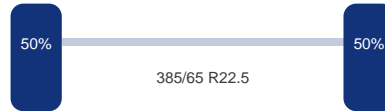

As 2

Merk: Ror
Vering: Lucht
Remmen: Remtrommel
Bandenmaat: 385/65 R22.5