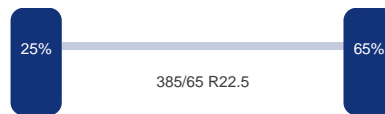

As 3

Merk: Ror
Vering: Lucht
Remmen: Remtrommel
Bandenmaat: 385/65 R22.5

Omschrijving

Food tank (inox) 30000 liters, Insulated stainless steel (inox), 1 Compartment, Internal cleaning system (sprinklers), Test pressure 3.0 bar, Max working pressure 2.0 bar, ABS, Air suspension, Ror axles,, Drum brakes, Shipment dimensions 1110x250x330 cm