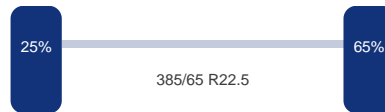

As 3

Merk: Ror
Vering: Lucht
Remmen: Remtrommel
Bandenmaat: 385/65 R22.5

Omschrijving

Food tank (inox) 30000 liters, Insulated stainless steel (inox), 1 Compartment, Internal cleaning system (sprinklers), Test pressure 3.0 bar, Max working pressure 2.0 bar, ABS, Air suspension, Ror axles,, Drum brakes, Shipment dimensions 1110x250x330 cm