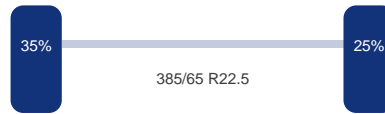

Asconfiguratie

Assen

Aantal assen:	3
---------------	---

As 1

Merk: Ror
Vering: Lucht
Remmen: Remtrommel
Bandenmaat: 385/65 R22.5

As 2

Merk: Ror
Vering: Lucht
Remmen: Remtrommel
Bandenmaat: 385/65 R22.5

As 3