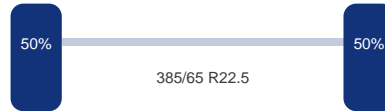

Asconfiguratie

Assen

Aantal assen:	3
---------------	---

As 1

Merk: Ror
Vering: Lucht
Remmen: Remtrommel
Bandenmaat: 385/65 R22.5

As 2

Merk: Ror
Vering: Lucht
Remmen: Remtrommel
Bandenmaat: 385/65 R22.5

As 3

Merk: Ror
Vering: Lucht
Remmen: Remtrommel
Bandenmaat: 385/65 R22.5

Omschrijving

Food tank (inox) 30000 liters, Insulated stainless steel (inox), 1 Compartment, Internal cleaning system (sprinklers), Test pressure 3.0 bar, Max working pressure 2.0 bar, ABS, Air suspension, Ror axles,, Drum brakes, Shipment dimensions 1110x250x330 cm