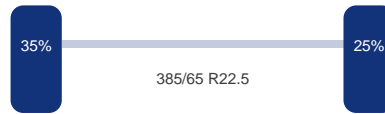

Asconfiguratie

Assen

Aantal assen:	3
---------------	---

DINGEMANSE

TRUCKS & TRAILERS

As 1

Merk: Ror
Vering: Lucht
Remmen: Remtrommel
Bandenmaat: 385/65 R22.5

As 2