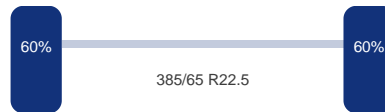

As 3

Merk: Ror
Vering: Lucht
Remmen: Remtrommel
Bandenmaat: 385/65 R22.5

Omschrijving

Food tank (inox) 30000 liters, Insulated stainless steel (inox), 1 Compartment, Internal cleaning system (sprinklers), Test pressure 3.0 bar, Max working pressure 2.0 bar, ABS, Air suspension, Ror axles,, Drum brakes, Shipment dimensions 1110x250x330 cm