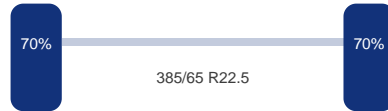

As 2

Merk: Ror
Vering: Lucht
Remmen: Remtrommel
Bandenmaat: 385/65 R22.5