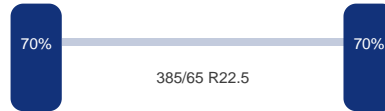

As 2

Merk: Ror
Vering: Lucht
Remmen: Remtrommel
Bandenmaat: 385/65 R22.5