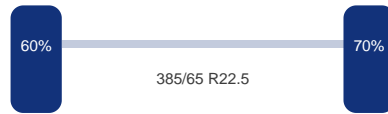

Asconfiguratie

Assen

Aantal assen:	3
---------------	---

DINGEMANSE

TRUCKS & TRAILERS

As 1

Merk: Ror
Vering: Lucht
Remmen: Remtrommel
Bandenmaat: 385/65 R22.5

As 2