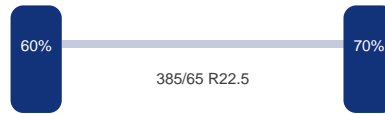

Asconfiguratie

Assen

Aantal assen:	3
---------------	---

DINGEMANSE

TRUCKS & TRAILERS

As 1

Merk: Ror
Vering: Lucht
Remmen: Remtrommel
Bandenmaat: 385/65 R22.5

As 2