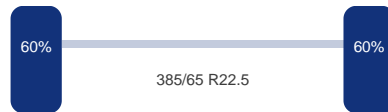

As 3

Merk: Ror
Vering: Lucht
Remmen: Remtrommel
Bandenmaat: 385/65 R22.5

Omschrijving

Food tank (inox) 30000 liters, Insulated stainless steel (inox), 1 Compartment, Internal cleaning system (sprinklers), Test pressure 3.0 bar, Max working pressure 2.0 bar, ABS, Air suspension, Ror axles,, Drum brakes, Shipment dimensions 1110x250x330 cm