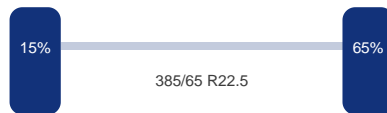

As 1

DINGEMANSE

TRUCKS & TRAILERS

Merk: Ror
Vering: Lucht
Remmen: Remtrommel
Bandenmaat: 385/65 R22.5

As 2

Merk: Ror
Vering: Lucht
Remmen: Remtrommel
Bandenmaat: 385/65 R22.5

As 3

Merk: Ror
Vering: Lucht
Remmen: Remtrommel
Bandenmaat: 385/65 R22.5