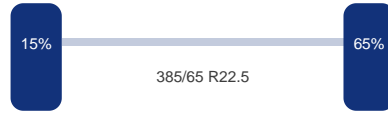

As 1

DINGEMANSE

TRUCKS & TRAILERS

Merk: Ror
Vering: Lucht
Remmen: Remtrommel
Bandenmaat: 385/65 R22.5

As 2

Merk: Ror
Vering: Lucht
Remmen: Remtrommel
Bandenmaat: 385/65 R22.5

As 3

Merk: Ror
Vering: Lucht
Remmen: Remtrommel
Bandenmaat: 385/65 R22.5