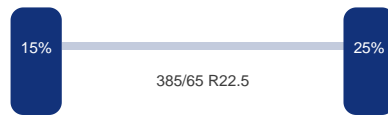

As 1

DINGEMANSE

TRUCKS & TRAILERS

Merk: Ror
Vering: Lucht
Remmen: Remtrommel
Bandenmaat: 385/65 R22.5

As 2

Merk: Ror
Vering: Lucht
Remmen: Remtrommel
Bandenmaat: 385/65 R22.5

As 3

Merk: Ror
Vering: Lucht
Remmen: Remtrommel
Bandenmaat: 385/65 R22.5