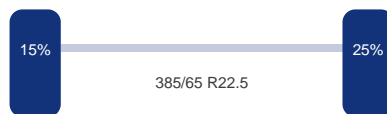

As 1

DINGEMANSE

TRUCKS & TRAILERS

Merk: Ror
Vering: Lucht
Remmen: Remtrommel
Bandenmaat: 385/65 R22.5

As 2

Merk: Ror
Vering: Lucht
Remmen: Remtrommel
Bandenmaat: 385/65 R22.5

As 3

Merk: Ror
Vering: Lucht
Remmen: Remtrommel
Bandenmaat: 385/65 R22.5