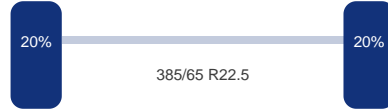

As 3

Merk: Smb
Vering: Lucht
Remmen: Remtrommel
Bandenmaat: 385/65 R22.5

Omschrijving

3-axle container chassis, Suitable for 2 x 20 ft and 1 x 30 ft containers, Air suspension, Drum brakes, SMB axles, Payload 33670 kg, Tyres 385/65R22.5, Shipment dimensions 950x250x120 cm