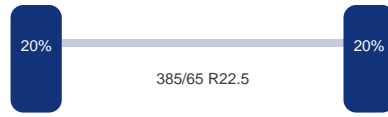

DINGEMANSE

TRUCKS & TRAILERS

Merk: Smb
Vering: Lucht
Remmen: Remtrommel
Bandenmaat: 385/65 R22.5

As 3

Merk: Smb
Vering: Lucht
Remmen: Remtrommel
Bandenmaat: 385/65 R22.5

Omschrijving

3-axle container chassis, Suitable for 2 x 20 ft and 1 x 30 ft containers, Air suspension, Drum brakes, SMB axles, Payload 33670 kg, Tyres 385/65R22.5, Shipment dimensions 950x250x120 cm