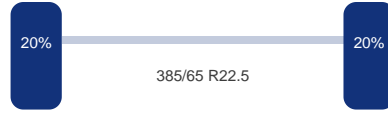

DINGEMANSE

TRUCKS & TRAILERS

Merk: Smb
Vering: Lucht
Remmen: Remtrommel
Bandenmaat: 385/65 R22.5

As 3

Merk: Smb
Vering: Lucht
Remmen: Remtrommel
Bandenmaat: 385/65 R22.5

Omschrijving

3-axle container chassis, Suitable for 2 x 20 ft and 1 x 30 ft containers, Air suspension, Drum brakes, SMB axles, Payload 33670 kg, Tyres 385/65R22.5, Shipment dimensions 950x250x120 cm