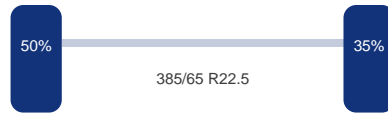

Assen

Aantal assen:	3
---------------	---

As 1

DINGEMANSE

TRUCKS & TRAILERS

Merk: Ror
Vering: Lucht
Remmen: Remtrommel
Bandenmaat: 385/65 R22.5

As 2

Merk: Ror
Vering: Lucht
Remmen: Remtrommel
Bandenmaat: 385/65 R22.5