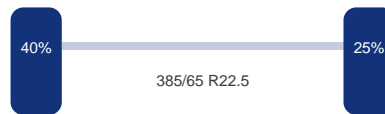

As 3

Merk: Bpw
Vering: Lucht
Remmen: Remtrommel
Bandenmaat: 385/65 R22.5

Omschrijving

NON-DUTY FREE VEHICLE, REQUIRES CUSTOMS CLEARANCE // Thermoking SLXe Spectrum frigo engine (diesel / electric), Box dimensions 1340x250x265 cm (height 242 cm underneath fridge inlet), Floor height 120 cm, ABS, Air suspension, BPW axles, Shipment dimensions 1400x255x400 cm