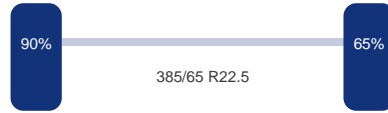

As 2

Merk: Bpw
Vering: Lucht
Remmen: Remtrommel
Bandenmaat: 385/65 R22.5