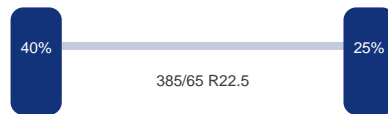

Omschrijving

NON-DUTY FREE VEHICLE, REQUIRES CUSTOMS CLEARANCE // Thermoking SLXe Spectrum frigo engine (diesel / electric), Box dimensions 1340x250x265 cm (height 242 cm underneath fridge inlet), Floor height 120 cm, ABS, Air suspension, BPW axles, Shipment dimensions 1400x255x400 cm