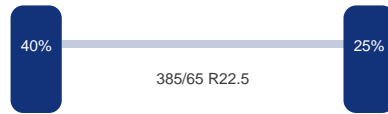

Omschrijving

NON-DUTY FREE VEHICLE, REQUIRES CUSTOMS CLEARANCE // Thermoking SLXe Spectrum frigo engine (diesel / electric), Box dimensions 1340x250x265 cm (height 242 cm underneath fridge inlet), Floor height 120 cm, ABS, Air suspension, BPW axles, Shipment dimensions 1400x255x400 cm