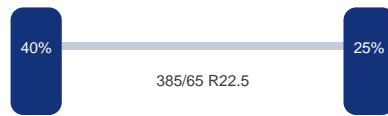

Omschrijving

NON-DUTY FREE VEHICLE, REQUIRES CUSTOMS CLEARANCE // Thermoking SLXe Spectrum frigo engine (diesel / electric), Box dimensions 1340x250x265 cm (height 242 cm underneath fridge inlet), Floor height 120 cm, ABS, Air suspension, BPW axles, Shipment dimensions 1400x255x400 cm