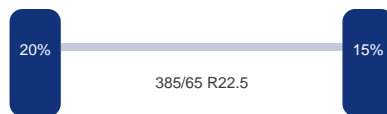

Aantal assen: 3

As 1

DINGEMANSE

TRUCKS & TRAILERS

Merk: Smb
Vering: Lucht
Remmen: Remtrommel
Bandenmaat: 385/65 R22.5

As 2

Merk: Smb
Vering: Lucht
Remmen: Remtrommel
Bandenmaat: 385/65 R22.5

As 3