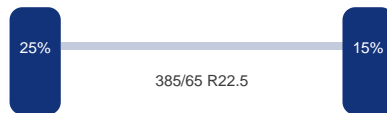

Aantal assen: 3

As 1

DINGEMANSE

TRUCKS & TRAILERS

Merk: Smb
Vering: Lucht
Remmen: Remtrommel
Bandenmaat: 385/65 R22.5

As 2

Merk: Smb
Vering: Lucht
Remmen: Remtrommel
Bandenmaat: 385/65 R22.5

As 3