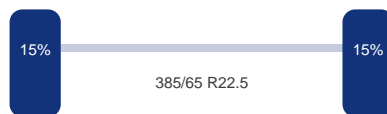

As 3

Merk: Smb
Vering: Lucht
Remmen: Remtrommel
Bandenmaat: 385/65 R22.5

Omschrijving

3-axle container trailer, suitable for 20,25 and 30 ft. containers, ABS, Air suspension, Drum brakes, SMB axles, Max gross weight 38000 kg, Shipment dimensions 950x250x120 cm