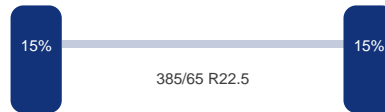

As 3

Merk: Smb
Vering: Lucht
Remmen: Remtrommel
Bandenmaat: 385/65 R22.5

Omschrijving

3-axle container trailer, suitable for 20,25 and 30 ft. containers, ABS, Air suspension, Drum brakes, SMB axles, Max gross weight 38000 kg, Shipment dimensions 950x250x120 cm