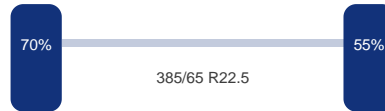

Asconfiguratie

Assen

Aantal assen: 3

As 1

Merk: Fruehauf
Vering: Lucht
Remmen: Remtrommel
Liftas: Ja
Bandenmaat: 385/65 R22.5

As 2

Merk: Fruehauf
Vering: Lucht
Remmen: Remtrommel
Bandenmaat: 385/65 R22.5

As 3

Merk: Fruehauf
Vering: Lucht
Remmen: Remtrommel
Bandenmaat: 385/65 R22.5

Omschrijving

Bitumen tank inox (stainless steel), Insulated, Capacity 28000 liters, 1 compartment, Max working pressure 2.0 bar, Test pressure 4.1 bar, Steam heating, ABS, Air suspension, Drum brakes, Fruehauf axles, 1st axle lift axle, Shipment dimensions 1065x250x340 cm