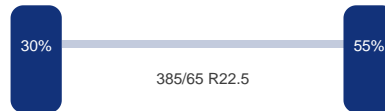

Asconfiguratie

Assen

Aantal assen: 3

As 1

Merk: Fruehauf
Vering: Lucht
Remmen: Remtrommel
Liftas: Ja
Bandenmaat: 385/65 R22.5

As 2

Merk: Fruehauf
Vering: Lucht
Remmen: Remtrommel
Bandenmaat: 385/65 R22.5

As 3

Merk: Fruehauf
Vering: Lucht
Remmen: Remtrommel
Bandenmaat: 385/65 R22.5

Omschrijving

Bitumen tank inox (stainless steel), Insulated, Capacity 28000 liters, 1 compartment, Max working pressure 2.0 bar, Test pressure 4.1 bar, Steam heating, ABS, Air suspension, Drum brakes, Fruehauf axles, 1st axle lift axle, Shipment dimensions 1065x250x340 cm