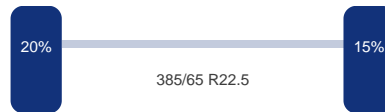

As 3

Merk: Ror
Vering: Lucht
Remmen: Remtrommel
Bandenmaat: 385/65 R22.5

Omschrijving

Aluminium tipper, Steel chassis, Capacity approx 50.5 m³, Box dimensions 1040x237x205 cm, Floor height 135 cm, ABS, Drum brakes, Ror axles, Tarpaulin, Shipment dimensions: 1100x255x365 cm