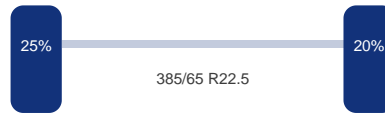

Aantal assen:	3
---------------	---

DINGEMANSE

TRUCKS & TRAILERS

As 1

Merk: Ror
Vering: Lucht
Remmen: Remtrommel
Bandenmaat: 385/65 R22.5

As 2

Merk: Ror
Vering: Lucht
Remmen: Remtrommel
Bandenmaat: 385/65 R22.5