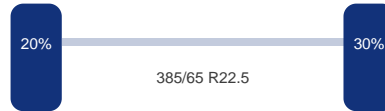

Aantal assen:	3
---------------	---

DINGEMANSE

TRUCKS & TRAILERS

As 1

Merk: Ror
Vering: Lucht
Remmen: Remtrommel
Bandenmaat: 385/65 R22.5

As 2

Merk: Ror
Vering: Lucht
Remmen: Remtrommel
Bandenmaat: 385/65 R22.5