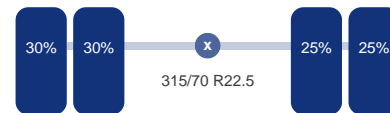

As 3

Aangedreven: Ja
Vering: Lucht
Dubbellucht: Ja
Bandenmaat: 315/70 R22.5

Omschrijving

Truck 6x4, Adblue, Euro 5, Automatic gearbox, Retarder, Diff. lock, Full air suspension, Chassis length 590 cm, Chassis height 100 cm, Front tyres 385/65R22.5, Rear tyres 315/70R22.5, Alloy wheels, High roof cabin, Airconditioning, Cool box, 2 beds, Night heater, Digital tachograph, Shipment dimensions 840x255x370 cm