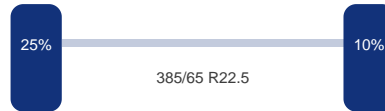

Asconfiguratie

Assen

Aantal assen: 3

As 1

Merk: Bpwecoplus
Vering: Lucht
Remmen: Remtrommel
Bandenmaat: 385/65 R22.5

As 2

Merk: Bpwecoplus
Vering: Lucht
Remmen: Remtrommel
Bandenmaat: 385/65 R22.5

As 3