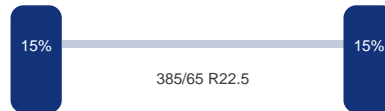

As 3

Merk: Bpwecoplus
Vering: Lucht
Remmen: Remtrommel
Bandenmaat: 385/65 R22.5

Omschrijving

3-axle container trailer chassis, Suitable for 20,30 feet containers, ADR, Air suspension, Drum brakes, BPW Eco Plus axles, Shipment dimensions 950x250x120 cm