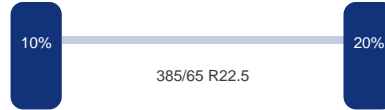

Assen

Aantal assen: 3

As 1

Merk: Bpwecoplus
Vering: Lucht
Remmen: Remtrommel
Bandenmaat: 385/65 R22.5

As 2

Merk: Bpwecoplus
Vering: Lucht
Remmen: Remtrommel
Bandenmaat: 385/65 R22.5

As 3

Merk: Bpwecoplus
Vering: Lucht
Remmen: Remtrommel
Bandenmaat: 385/65 R22.5

Omschrijving

3-axle container trailer chassis, Suitable for 20,30 feet containers, ADR, Air suspension, Drum brakes, BPW Eco Plus axles, Shipment dimensions 950x250x120 cm