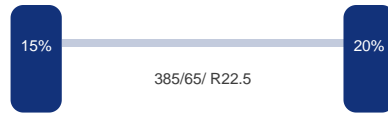

DINGEMANSE

TRUCKS & TRAILERS

Merk: Bpwecoplus
Vering: Lucht
Remmen: Remtrommel
Bandenmaat: 385/65/ R22.5

As 2

Merk: Bpwecoplus
Vering: Lucht
Remmen: Remtrommel
Bandenmaat: 385/65/ R22.5

As 3

Merk: Bpwecoplus
Vering: Lucht
Remmen: Remtrommel
Bandenmaat: 385/65/ R22.5

Omschrijving

3-axle container trailer, Suitable for 20 and 30 feet containers, ABS, Air suspension, Drum brakes, BPW Eco Plus axles, Max gross weight 39000 kg, Kingpin height 120 cm, Shipment dimensions 920x255x120 cm