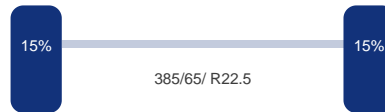

As 3

Merk: Bpwecoplus
Vering: Lucht
Remmen: Remtrommel
Bandenmaat: 385/65/ R22.5

Omschrijving

3-axle container trailer, Suitable for 20 and 30 feet containers, ABS, Air suspension, Drum brakes, BPW Eco Plus axles, Max gross weight 39000 kg, Kingpin height 120 cm, Shipment dimensions 920x255x120 cm