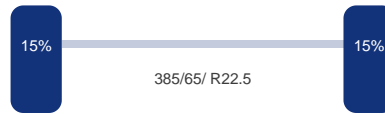

As 3

Merk: Bpwecoplus
Vering: Lucht
Remmen: Remtrommel
Bandenmaat: 385/65/ R22.5

Omschrijving

3-axle container trailer, Suitable for 20 and 30 feet containers, ABS, Air suspension, Drum brakes, BPW Eco Plus axles, Max gross weight 39000 kg, Kingpin height 120 cm, Shipment dimensions 920x255x120 cm