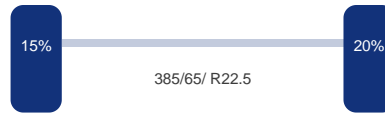

DINGEMANSE

TRUCKS & TRAILERS

Merk: Bpwecoplus
Vering: Lucht
Remmen: Remtrommel
Bandenmaat: 385/65/ R22.5

As 2

Merk: Bpwecoplus
Vering: Lucht
Remmen: Remtrommel
Bandenmaat: 385/65/ R22.5

As 3

Merk: Bpwecoplus
Vering: Lucht
Remmen: Remtrommel
Bandenmaat: 385/65/ R22.5

Omschrijving

3-axle container trailer, Suitable for 20 and 30 feet containers, ABS, Air suspension, Drum brakes, BPW Eco Plus axles, Max gross weight 39000 kg, Kingpin height 120 cm, Shipment dimensions 920x255x120 cm