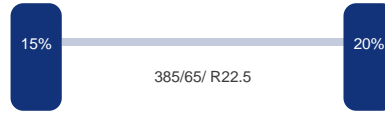

As 3

Merk: Bpwecoplus
Vering: Lucht
Remmen: Remtrommel
Bandenmaat: 385/65/ R22.5

Omschrijving

3-axle container trailer, Suitable for 20 and 30 feet containers, ABS, Air suspension, Drum brakes, BPW Eco Plus axles, Max gross weight 39000 kg, Kingpin height 120 cm, Shipment dimensions 920x255x120 cm