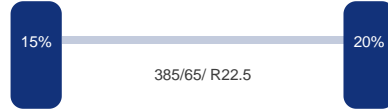

As 3

Merk: Bpwecoplus
Vering: Lucht
Remmen: Remtrommel
Bandenmaat: 385/65/ R22.5

Omschrijving

3-axle container trailer, Suitable for 20 and 30 feet containers, ABS, Air suspension, Drum brakes, BPW Eco Plus axles, Max gross weight 39000 kg, Kingpin height 120 cm, Shipment dimensions 920x255x120 cm