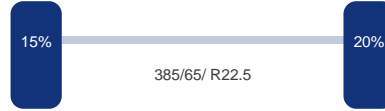

As 3

Merk: Bpwecoplus
Vering: Lucht
Remmen: Remtrommel
Bandenmaat: 385/65/ R22.5

Omschrijving

3-axle container trailer, Suitable for 20 and 30 feet containers, ABS, Air suspension, Drum brakes, BPW Eco Plus axles, Max gross weight 39000 kg, Kingpin height 120 cm, Shipment dimensions 920x255x120 cm