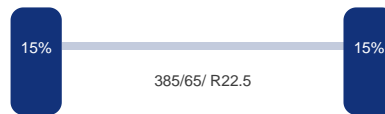

As 3

Merk: Bpwecoplus
Vering: Lucht
Remmen: Remtrommel
Bandenmaat: 385/65/ R22.5

Omschrijving

3-axle container trailer, Suitable for 20 and 30 feet containers, ABS, Air suspension, Drum brakes, BPW Eco Plus axles, Max gross weight 39000 kg, Kingpin height 120 cm, Shipment dimensions 920x255x120 cm