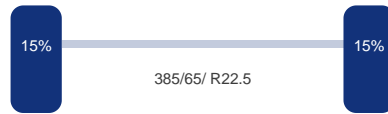

As 3

Merk: Bpwecoplus
Vering: Lucht
Remmen: Remtrommel
Bandenmaat: 385/65/ R22.5

Omschrijving

3-axle container trailer, Suitable for 20 and 30 feet containers, ABS, Air suspension, Drum brakes, BPW Eco Plus axles, Max gross weight 39000 kg, Kingpin height 120 cm, Shipment dimensions 920x255x120 cm