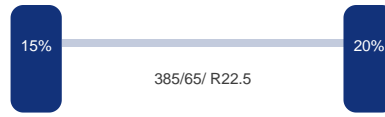

DINGEMANSE

TRUCKS & TRAILERS

Merk: Bpwecoplus
Vering: Lucht
Remmen: Remtrommel
Bandenmaat: 385/65/ R22.5

As 2

Merk: Bpwecoplus
Vering: Lucht
Remmen: Remtrommel
Bandenmaat: 385/65/ R22.5

As 3

Merk: Bpwecoplus
Vering: Lucht
Remmen: Remtrommel
Bandenmaat: 385/65/ R22.5

Omschrijving

3-axle container trailer, Suitable for 20 and 30 feet containers, ABS, Air suspension, Drum brakes, BPW Eco Plus axles, Max gross weight 39000 kg, Kingpin height 120 cm, Shipment dimensions 920x255x120 cm