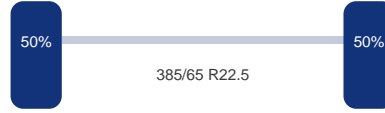

As 2

Merk: Bpwecoplus
Vering: Lucht
Remmen: Remtrommel
Bandenmaat: 385/65 R22.5