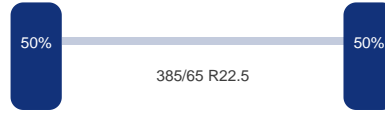

As 3

Merk: Bpwecoplus
Vering: Lucht
Remmen: Remtrommel
Bandenmaat: 385/65 R22.5

Omschrijving

NON DUTY FREE VEHICLE, REQUIRES CUSTOMS CLEARANCE // Aluminium fuel tank, Nominal capacity 42000 litres, Net capacity 44580 litres, 6 Compartments (7500; 7430; 7400; 7470; 7430; 7350), Hydraulic discharge pump, Vapour recovery, Overload sensor, ABS, Air suspension, Drum brakes, BPW Eco Plus axles, Shipment dimensions 1270x250x360 cm