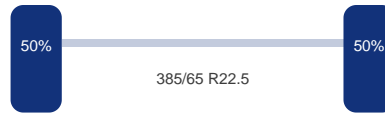

DINGEMANSE

TRUCKS & TRAILERS

Merk: Bpwecoplus
Vering: Lucht
Remmen: Remtrommel
Bandenmaat: 385/65 R22.5

As 2

Merk: Bpwecoplus
Vering: Lucht
Remmen: Remtrommel
Bandenmaat: 385/65 R22.5

As 3

Merk: Bpwecoplus
Vering: Lucht
Remmen: Remtrommel
Bandenmaat: 385/65 R22.5

Omschrijving

NON DUTY FREE VEHICLE, REQUIRES CUSTOMS CLEARANCE // Aluminium fuel tank, Nominal capacity 42000 litres, Net capacity 44580 litres, 6 Compartments (7500; 7430; 7400; 7470; 7430; 7350), Hydraulic discharge pump, Vapour recovery, Overload sensor, ABS, Air suspension, Drum brakes, BPW Eco Plus axles, Shipment dimensions 1270x250x360 cm