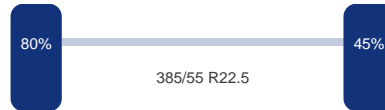

As 1

Merk: Bpwecoplus
Vering: Lucht
Remmen: Remtrommel
Bandenmaat: 385/55 R22.5