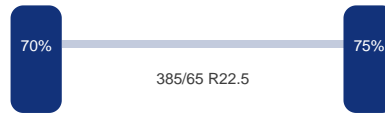

DINGEMANSE

TRUCKS & TRAILERS

As 2

Merk: Mercedes
Vering: Lucht
Remmen: Remschrijven
Bandenmaat: 385/65 R22.5

As 3

Merk: Mercedes
Vering: Lucht
Remmen: Remschrijven
Bandenmaat: 385/65 R22.5

Omschrijving

Food tank, Insulated stainless steel (inox), Capacity 30000 litres, 1 Compartment, Sprinkler cleaning system, ABS, Air suspension, Mercedes axles, Disc brakes, Shipment dimensions 1120x250x365 cm